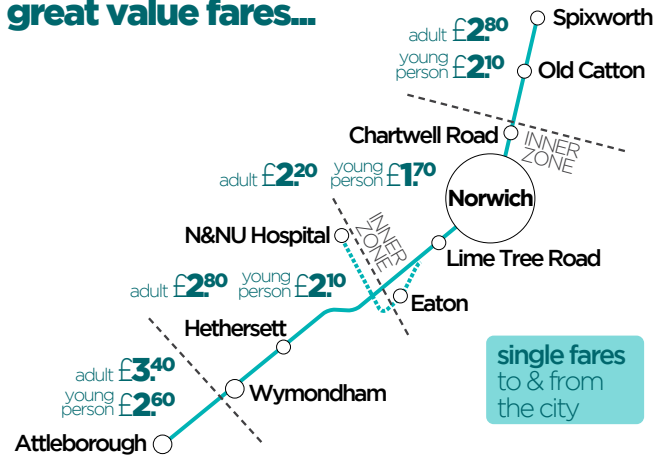

single fares to & from the city

network Norwich buses, made simple...

The Turquoise Line is one of our nine frequent colour-coded Network Norwich bus routes...ideal for easy connections all across the city with great value tickets for unlimited travel...