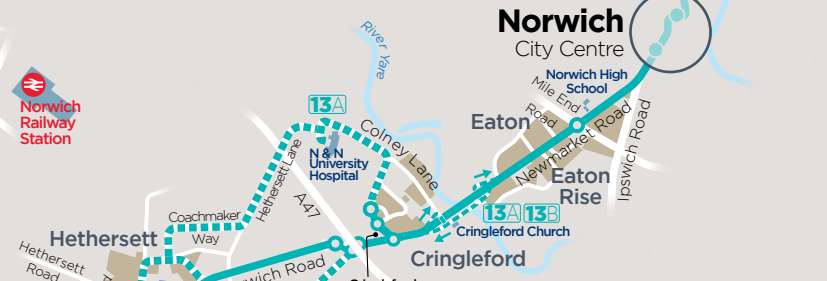

Wymondham

Attleborough

includes evening & Sunday buses

13A 13B

BUS TIMES
from 14th May 2023

TIMES • FARES • MAPS

from **First Eastern Counties**

your simple route guide to the TURQUOISE LINE

where to catch your bus in Norwich City Centre

you can make a simple connection onto our other Network Norwich buses at **Castle Meadow**

for connections to our buses from **Norwich Bus Station** and **Charcoal Line** buses change at **St Stephens Street**

- 13A** route operates evenings only
- 13B** route operates evenings and Sundays only
- section of route served by some journeys
- buses travel one way along this section
- terminus point

- 13** Main route (Monday to Saturday daytime)
- X13** Fast via A11 (peak hours) via Norfolk & Norwich University Hospital (evening)
- 13A** via Hethersett (evening & Sunday)