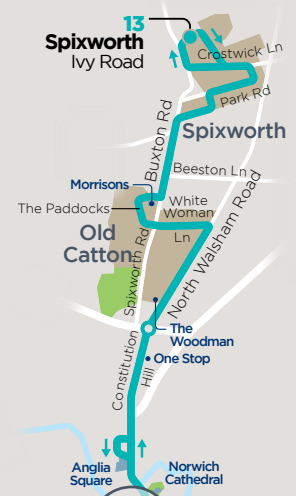

13

X13

TURQUOISE LINE

up to every 30 mins between

Spixworth

Old Catton

City Centre

Hethersett

Wymondham

Attleborough

includes evening & Sunday buses

13A 13B

BUS TIMES
from 14th May 2023

TIMES • FARES • MAPS

from **First Eastern Counties**

your simple route guide to the TURQUOISE LINE

where to catch your bus in Norwich City Centre

you can make a simple connection onto our other Network Norwich buses at **Castle Meadow**

for connections to our buses from **Norwich Bus Station** and **Charcoal Line** buses change at **St Stephens Street**

- **13A** route operates evenings only
- **13B** route operates evenings and Sundays only
- --- section of route served by some journeys
- → buses travel one way along this section
- terminus point

- **13** Main route (Monday to Saturday daytime)
- **X13** Fast via A11 (peak hours) via Norfolk & Norwich University Hospital (evening)
- **13A** via Hethersett (evening & Sunday)

heading to the hospital?

simply change bus at **Cringleford Bus Interchange**

Pink Line buses run up to every 10 minutes to & from the hospital, and your Norwich Zone ticket for a day, a week or longer is valid there too.