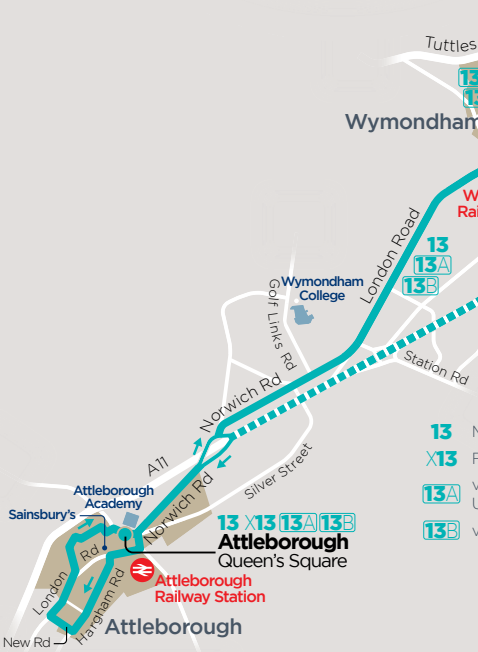

13

X13

TURQUOISE LINE

up to every 30 mins between

Spixworth

Old Catton

City Centre

Hethersett

Wymondham

Attleborough

includes evening & Sunday buses

13A 13B

BUS TIMES
from 14th May 2023

TIMES • FARES • MAPS

from **First Eastern Counties**

your simple route guide to the TURQUOISE LINE

where to catch your bus in Norwich City Centre

you can make a simple connection onto our other Network Norwich buses at **Castle Meadow**

for connections to our buses from **Norwich Bus Station** and **Charcoal Line** buses change at **St Stephens Street**

- **13A** route operates evenings only
- **13B** route operates evenings and Sundays only
- --- section of route served by some journeys
- → buses travel one way along this section
- terminus point

- **13** Main route (Monday to Saturday daytime)
- **X13** Fast via A11 (peak hours) via Norfolk & Norwich University Hospital (evening)
- **13A** via Hethersett (evening & Sunday)

heading to the hospital?

simply change bus at **Cringleford Bus Interchange**

Pink Line buses run up to every 10 minutes to & from the hospital, and your Norwich Zone ticket for a day, a week or longer is valid there too.