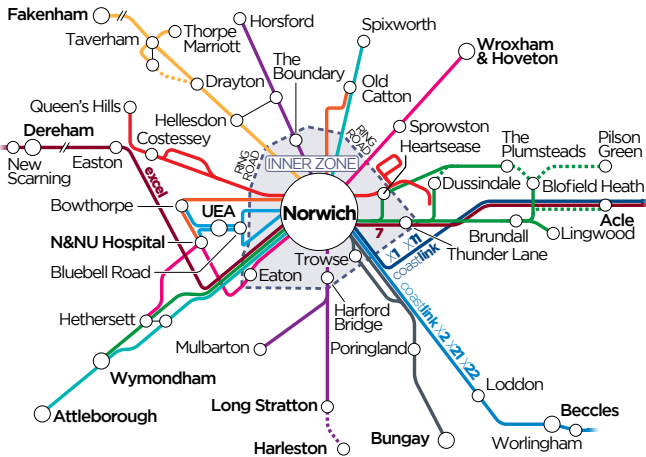

Evening buses run between Attleborough and the city centre only via Sheffield Road (Wymondham), Hethersett and also serve the N&NU Hospital.

Sunday buses run from Attleborough to Spixworth and also serve Sheffield Road (Wymondham) and Hethersett.

great value fares...

single fares to & from the city

network Norwich buses, made simple...

The Turquoise Line is one of our nine frequent colour-coded Network Norwich bus routes...ideal for easy connections all across the city with great value tickets for unlimited travel...