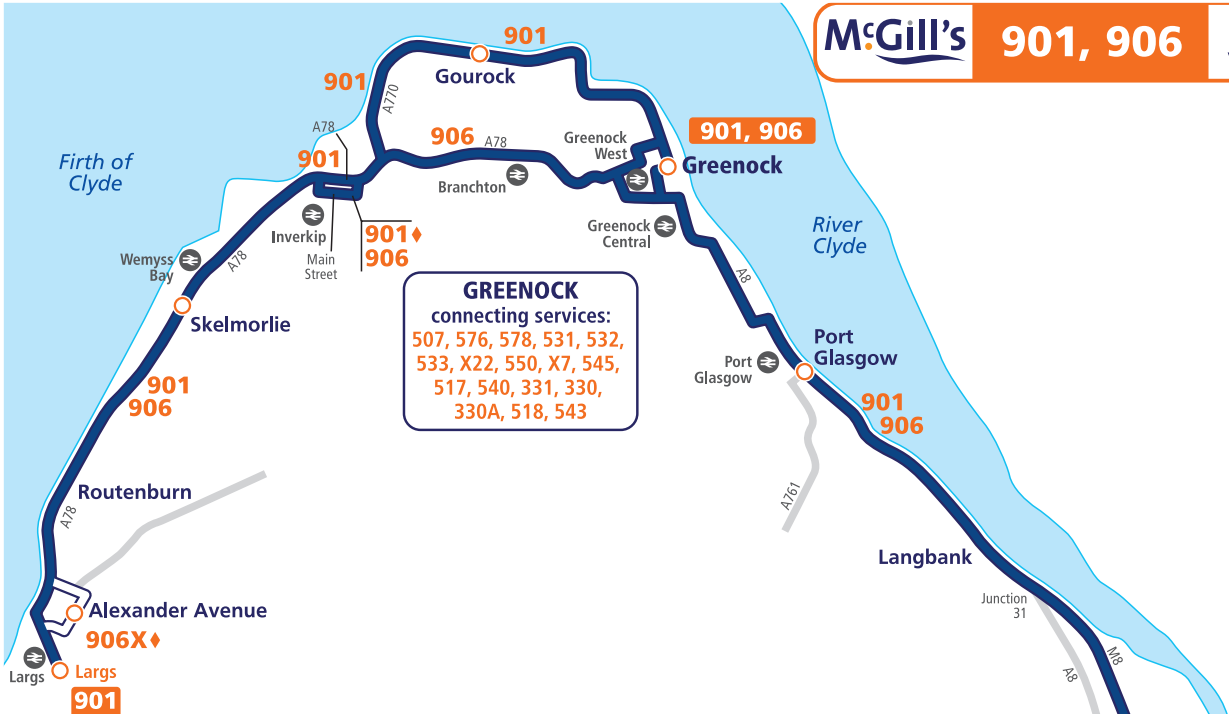

SUNDAY

	SPT	SPT	SPT	SPT	SPT
	576	576	576	576	576
Greenock, W.Stewart St	19.15	20.15	21.15	22.15	23.15
Inverkip, Main Street	19.26	20.26	21.26	22.26	23.26
Wemyss Bay	19.32	20.32	21.32	22.32	23.32
Largs, Main Street	19.45	20.45	21.45	22.45	23.45

	SPT	SPT	SPT	SPT
	576	576	576	576
Largs, Main Street	19.45	20.45	21.45	22.45
Wemyss Bay Station	19.58	20.58	21.58	22.58
Inverkip, Main Street	20.04	21.04	22.04	23.04
Greenock, W.Stewart St	20.15	21.15	22.15	23.15

McGill's 901, 906 **Largs to Glasgow via Greenock**

GREENOCK
connecting services:
507, 576, 578, 531, 532,
533, X22, 550, X7, 545,
517, 540, 331, 330,
330A, 518, 543