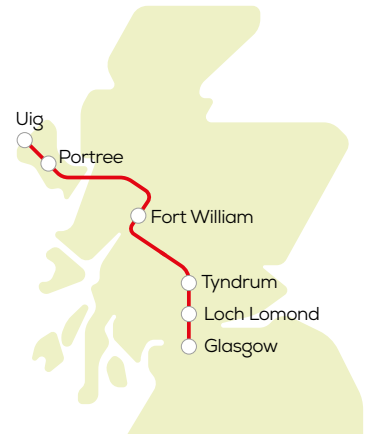

daily

route number	916	915	915	914
Glasgow Buchanan Bus Station	0645	1000	1500	1805
Glasgow Airport	▼	1021	1521	▼
Hillhead Great Western Rd at Kersland St	0653	↓	↓	1816
Gartnavel Great Western Road	0656			1820
Anniesland Cross	0659			1823
Drumchapel Drumry roundabout	0706			1831
Clydebank Great Western Rd at Kilbowie Rd	0708	↓	↓	1833
Dumbarton Barloan Toll	0719	1043	1543	1843
Balloch layby north of Balloch roundabout	0725	1049	1549	1849
Luss Village A82 northbound	0736	1100	1600	1900
Inverbeg Hotel	0741	1105	1605	1905
Tarbet A82 at Hotel car park	0748	1112	1612	1912
Sloy Power Station	0756	1120	1620	1920
Ardlui Hotel	0806	1130	1630	1929
Inverarnan village on A82	0810	1134	1634	1933
Crianlarich Hotel	0820	1144	1644	1943
Tyndrum layby at toilet <i>arr</i>	0828	1152	1652	1951
Tyndrum layby at toilet <i>dep</i>	0828	1157	1657	1955
Bridge of Orchy Hotel	0839	1208	1708	2006
Glencoe Ski Centre White Corries Rd End	0856	1225	1725	2023
Glencoe visitor centre	0913	1242	1742	2040
Glencoe crossroads	0915	1244	1744	2042
Ballachulish opp tourist office	0917	1246	1746	2044
North Ballachulish A82/B863 junction	0922	1251	1751	2049
Onich opp village store	0925	1254	1754	2052
Corran northbound bus bay A82	0929	1258	1758	2056
Croit Anna Hotel on A82	0941	1310	1810	2108
Fort William bus station <i>arr</i>	0946	1315	1815	2113
	▼	▼	▼	
Fort William bus station <i>dep</i>	1000	1350	1850	
Portree Square <i>arr</i>	1305	1654	2154	
Uig pier	1340	1745		

914
915
916

these journeys continue to

Portree & Uig or Portree