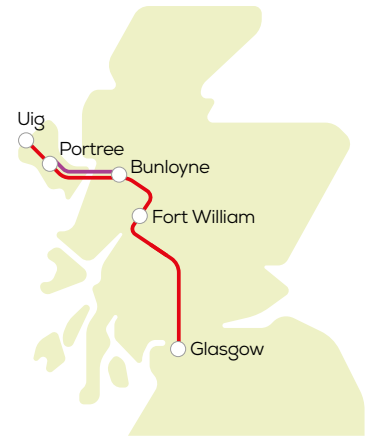

914
915
916

these journeys continue to

Portree & Uig or Portree

daily

route number	915	917	916	915	917	915
Glasgow Buchanan Bus Station			0645	1000		1500
Fort William bus station arr			0946	1315		1815
Fort William bus station dep			1000	1350		1850
Torlundy on A82			1009	1359		1859
Spean Bridge Spean Crescent			1018	1408		1908
Stronaba village on A82			1023	1413		1913
Letterfinlay Hotel on A82			1032	1422		1922
Laggan Locks on A82			1038	1428		1928
Loch Lochy youth hostel			1040	1430		1930
Invergarry A87 opp hotel			1044	1434		1934
Bunloyne Junction	0956	1102	1452	1846	1952	
Cluanie Inn	1008	1114	1504	1858	2004	
Sheil Bridge opp bus shelter	1027	1133	1523	1917	2023	
Inverinate layby near school	1031	1137	1527	1921	2027	
Dornie Bridge	1038	1144	1534	1928	2034	
Ardelve A87 at North Road end	1040	1146	1536	1930	2036	
Kirkton village on A87	1045	1151	1541	1935	2041	
Reraig opp Balmacara Hotel	1047	1153	1543	1937	2043	
Kyle of Lochalsh Old Slipway arr	1053	1159	1549	1943	2049	
Kyle of Lochalsh Old Slipway dep	1100	1205	1555	1950	2055	
Kyleakin Youth Hostel	1105	1210	1600	1955	2100	
Broadford Armadale Road End	1115	1220	1610	2005	2110	
Broadford Post Office	1119	1224	1614	2009	2114	
Strollamus village on A87	1125	1230	1620	2015	2120	
Dunan village on A87	1126	1231	1621	2016	2116	
Ard Dorch village	1127	1232	1622	2017	2117	
Luib A87 at Road End	1129	1234	1624	2019	2124	
Sconser Ferry Road End arr	1139	1244	1634	2029	2134	
Sconser Ferry Road End dep	1139	1245	1634	2029	2134	
Sligachan bus shelter	1144	1250	1639	2034	2139	
Portree Square arr	1159	1305	1654	2049	2154	
Portree Square dep	0830	1310	1715			
Kensaleyre village on A87	0843	1323	1728			
Uig pier	0900	1340	1745			

this journey does not run on
Sundays until 30 April inclusive, then
daily from Sunday 1 May 2022.

these journeys start from Glasgow
and continue to all places listed to

Portree & Uig or **Portree**

there is a Stagecoach
bus connection to
Armadale Mon-Fri here