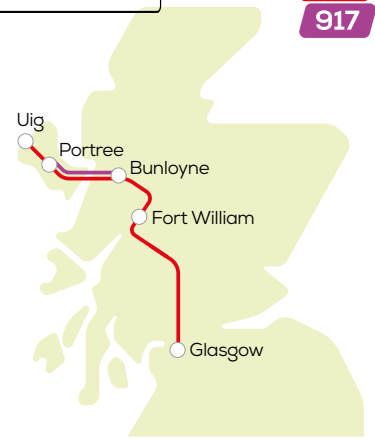

this section does not run on Sundays until 30 April inclusive then daily from Sunday 1 May 2022.

915
916
917

these journeys continue to
Glasgow

- there is a Stagecoach bus connection from Ardvassar on school days here
- there is a Stagecoach bus connection from Armadale Mon-Fri here

- runs daily until Friday 25 March 2022 - not Saturdays there after
- only runs Saturdays from 26 March 2022