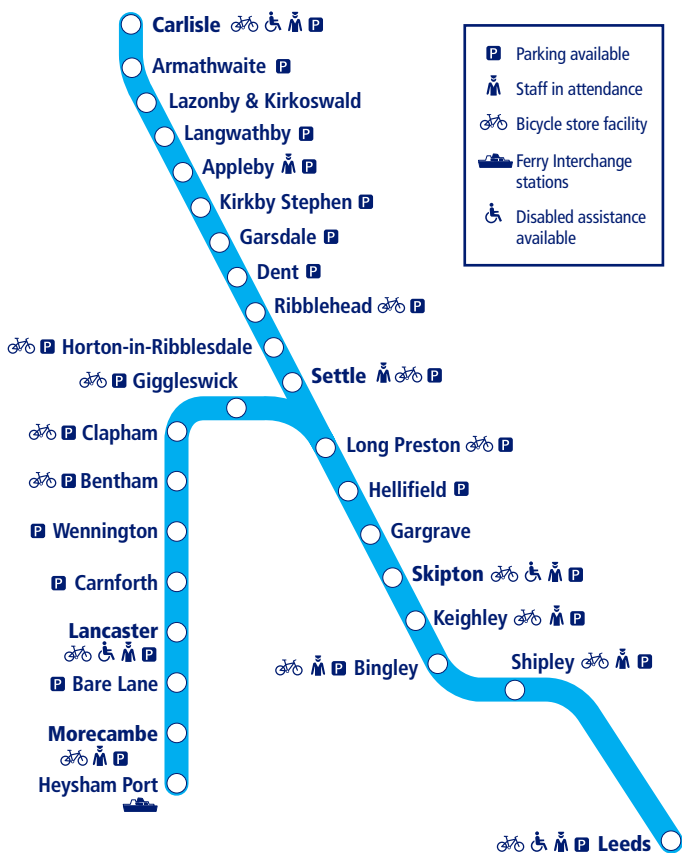

Train times

11 December 2022 –
20 May 2023

7

Leeds to Carlisle Leeds to Morecambe/ Heysham Port

NORTHERN

Go do your thing

This timetable is a summary of our train services between **Leeds** and **Carlisle** and between **Leeds** and **Morecambe/Heysham Port**. Other trains also run between **Leeds** and **Skipton**.

How to read this timetable

Look down the left hand column for your departure station. Read across until you find a suitable departure time. Read down the column to find the arrival time at your destination. Through services are shown in bold type (this means you won't have to change trains). Connecting services are shown in light type. If you travel on a connecting service, change at the next station shown in bold or if you arrive on a connecting service, change at the last station shown in bold, unless a footnote advises otherwise.

TrainTracker™

For up to date travel information and live departures direct to your mobile, text your station **name** or **location code** to **8 49 50**.

Customers with disabilities or restricted mobility are encouraged to contact our **Customer Experience Centre** who will book assistance for you.